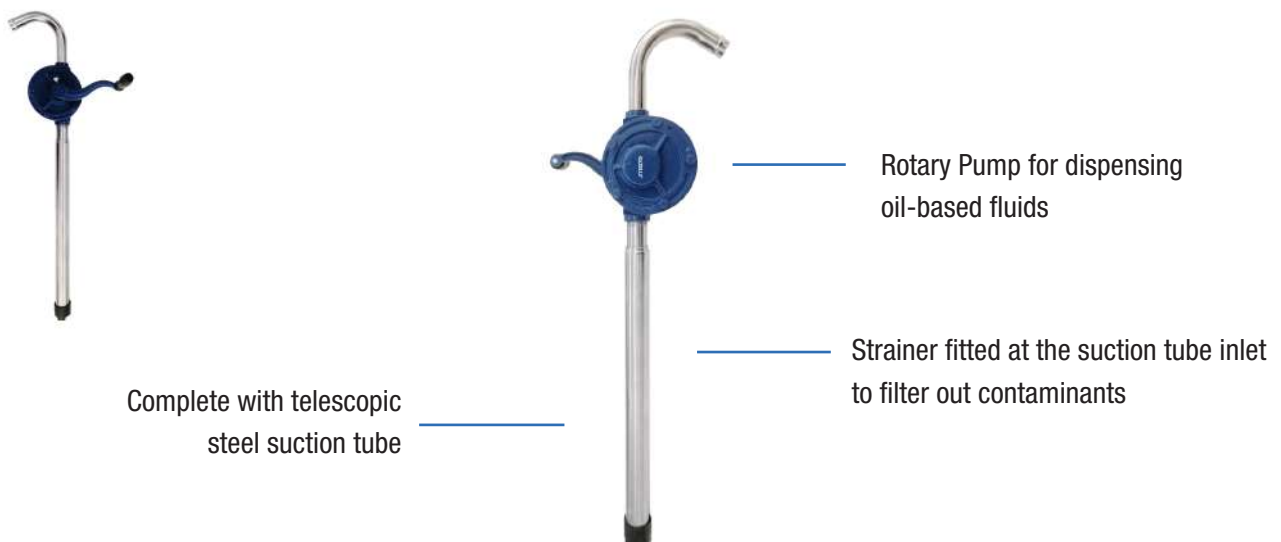

Rotary Barrel Plastic Pump

SKU	SKU Description
G80342	Rotary Barrel Plastic Pump

Inlet Rotary Barrel Steel Pump

SKU	SKU Description
G80273	1" Inlet Rotary Barrel Steel Pump