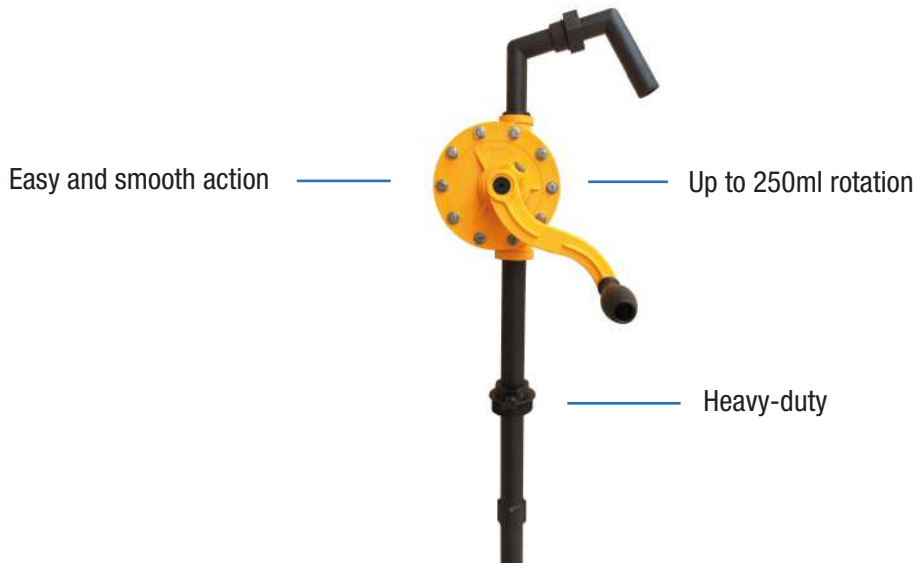

Rotary Barrel Plastic Pump

SKU	SKU Description
G80342	Rotary Barrel Plastic Pump

Inlet Rotary Barrel Steel Pump

SKU	SKU Description
G80273	1" Inlet Rotary Barrel Steel Pump