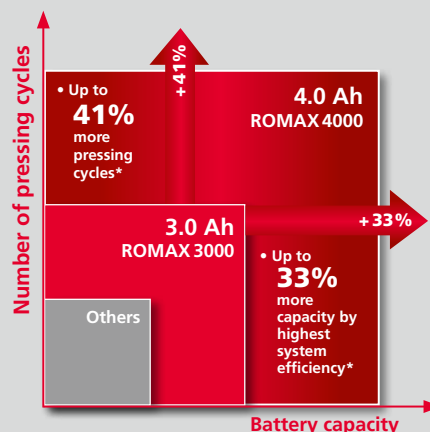

##### TECHNICAL DATA

<b>Dimensions:</b>	467 x 125 x 80 mm (w/ 4.0 Ah battery) 445 x 125 x 75 mm (w/ 2.0 Ah battery)
<b>Weight:</b>	Approx. 3.6 kg (without press jaw)
<b>Piston force / hub:</b>	32 - 34 kN / 40 mm
<b>Nominal size:</b>	Ø 12 - 110 mm
<b>Service interval:</b>	40,000 pressings / 2 years
<b>Press jaw fixture:</b>	270° rotation
<b>Power supply:</b>	RO BP 18 V / 2.0 Ah Li-ion battery RO BP 18 V / 4.0 Ah Li-ion battery
<b>Operating temperature:</b>	-10 °C up to 60 °C
<b>Pressings:</b>	Up to 240 times (with 4.0 Ah battery) (with SV 18 copper) Up to 105 times (with 2.0 Ah battery)

### Enter a new dimension of efficiency!

- Powerful 18 V / 4.0 Ah battery pack
- Up to 41% more pressing cycles\*
- Up to 33% more capacity due to enhanced system efficiency\*
- All this without a cord-maximum efficiency and on-site freedom for you!