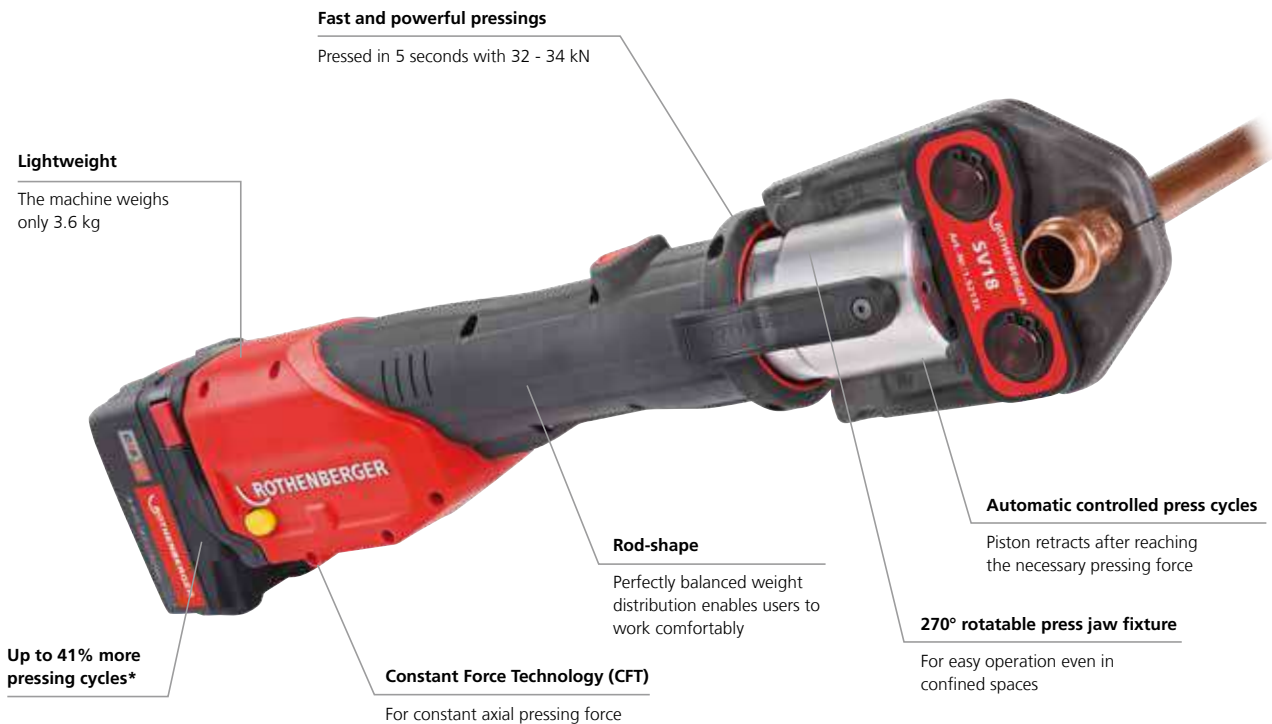

Pressing

Press machines standard

ROMAX 4000

Electro-hydraulic radial battery-powered press machine for system depending pressing of fittings up to Ø 110 mm with 32 - 34 kN.

Product profile

APPLICATION AREA

The ROMAX 4000 operates in just 5 seconds, weighs only 3.6 kg and uses a force of 32 kN. It can press from 12 mm to 110 mm depending on the system and is therefore the perfect all-rounder amongst the ROTHENBERGER press machines.

COMPATIBLE PRESSING TOOLS

- Press jaws: ROTHENBERGER press jaws standard starting on page 112 and 3-elemental standard press jaws starting on page 113
- Press chains: ROTHENBERGER press chains standard starting on page 114

TECHNICAL DATA

Dimensions:	467 x 125 x 80 mm (w/ 4.0 Ah battery) 445 x 125 x 75 mm (w/ 2.0 Ah battery)
Weight:	Approx. 3.6 kg (without press jaw)
Piston force / hub:	32 - 34 kN / 40 mm
Nominal size:	Ø 12 - 110 mm
Service interval:	40,000 pressings / 2 years
Press jaw fixture:	270° rotation
Power supply:	RO BP 18 V / 2.0 Ah Li-ion battery RO BP 18 V / 4.0 Ah Li-ion battery
Operating temperature:	-10 °C up to 60 °C
Pressings:	Up to 240 times (with 4.0 Ah battery) (with SV 18 copper) Up to 105 times (with 2.0 Ah battery)

Enter a new dimension of efficiency!

- Powerful 18 V / 4.0 Ah battery pack
- Up to 41% more pressing cycles*
- Up to 33% more capacity due to enhanced system efficiency*
- All this without a cord-maximum efficiency and on-site freedom for you!