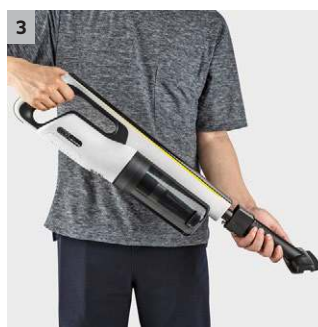

VC 4s Cordless (White)*SEA

Cordless flexibility, versatile in use and with a run time of up to one hour: Our VC 4s Cordless 2-in-1 vacuum cleaner in white boasts excellent cleaning performance throughout the home.

1 Easy to use

- Slimline design and ideal weight distribution for effortless cleaning.
- Switch and double-handle design for best possible ergonomics - whether as a handheld or a floor vacuum cleaner.

2 Outstanding suction power

- With brushless high-speed motor and large motorised floor nozzle.
- Multi-cyclone cleaning system with HEPA 12 filter for constant suction power.

3 Incredibly versatile

- 2-in-1 device for diverse cleaning jobs on all kinds of floors and furniture, as well as in cars.
- Comprehensive range of standard and special accessories for all cleaning needs around the home.

4 2 in 1 charging and storage station

- Self-standing charging station eliminates the need to mount the charging station on a wall.
- The vacuum cleaner and accessories can be stored together.

VC 4s Cordless (White)*SEA